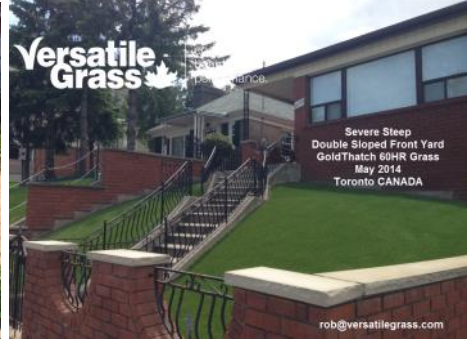

JULY
2008

rob@versatilegrass.com