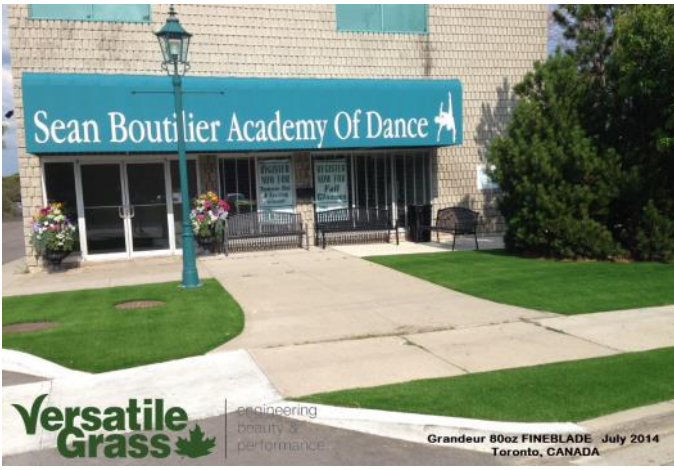

Versatile
Grass
engineering
beauty &
performance.