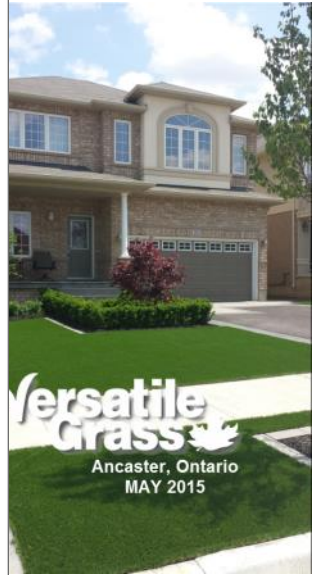

Versatile
Grass
Ancaster, Ontario
MAY 2015