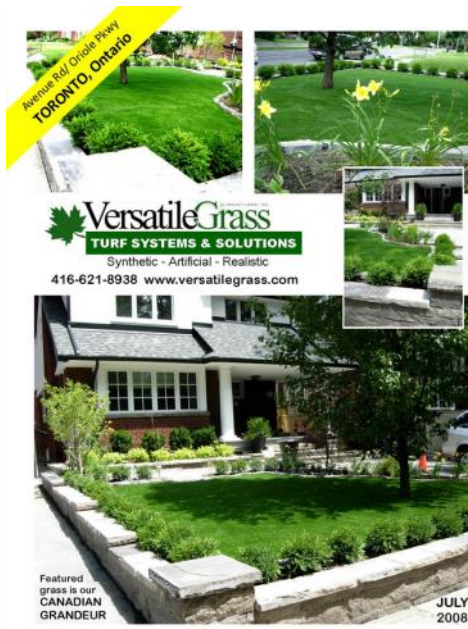

Versatile
Grass
Ancaster, Ontario
MAY 2015

Versatile
Grass
Grandeur 80
FINEBLADE
July 2014

Versatile Grass
TURF SYSTEMS & SOLUTIONS
Synthetic - Artificial - Realistic
416-621-8938 www.versatilegrass.com